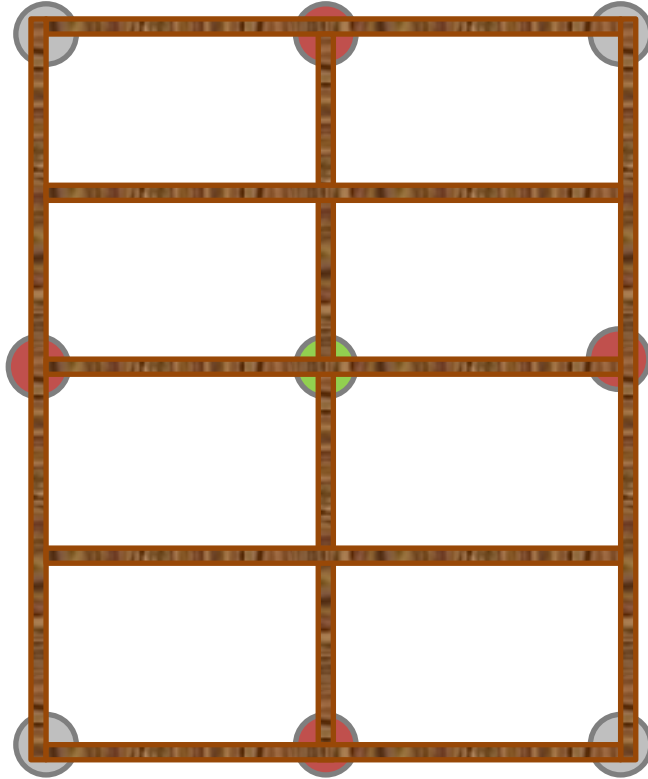

## Kit 3

### Shed/Decking Size

8ft x 7ft, 8 x 8, 10 x 6, 10 x 8, 10 x 10

### Kit 3 Components

**Corner Bracket X 4**

**T Bracket x 4**

**Cross Plate x 1**

**8 Inch Bearing Plate and Pile x 9**

**Screws x 20**